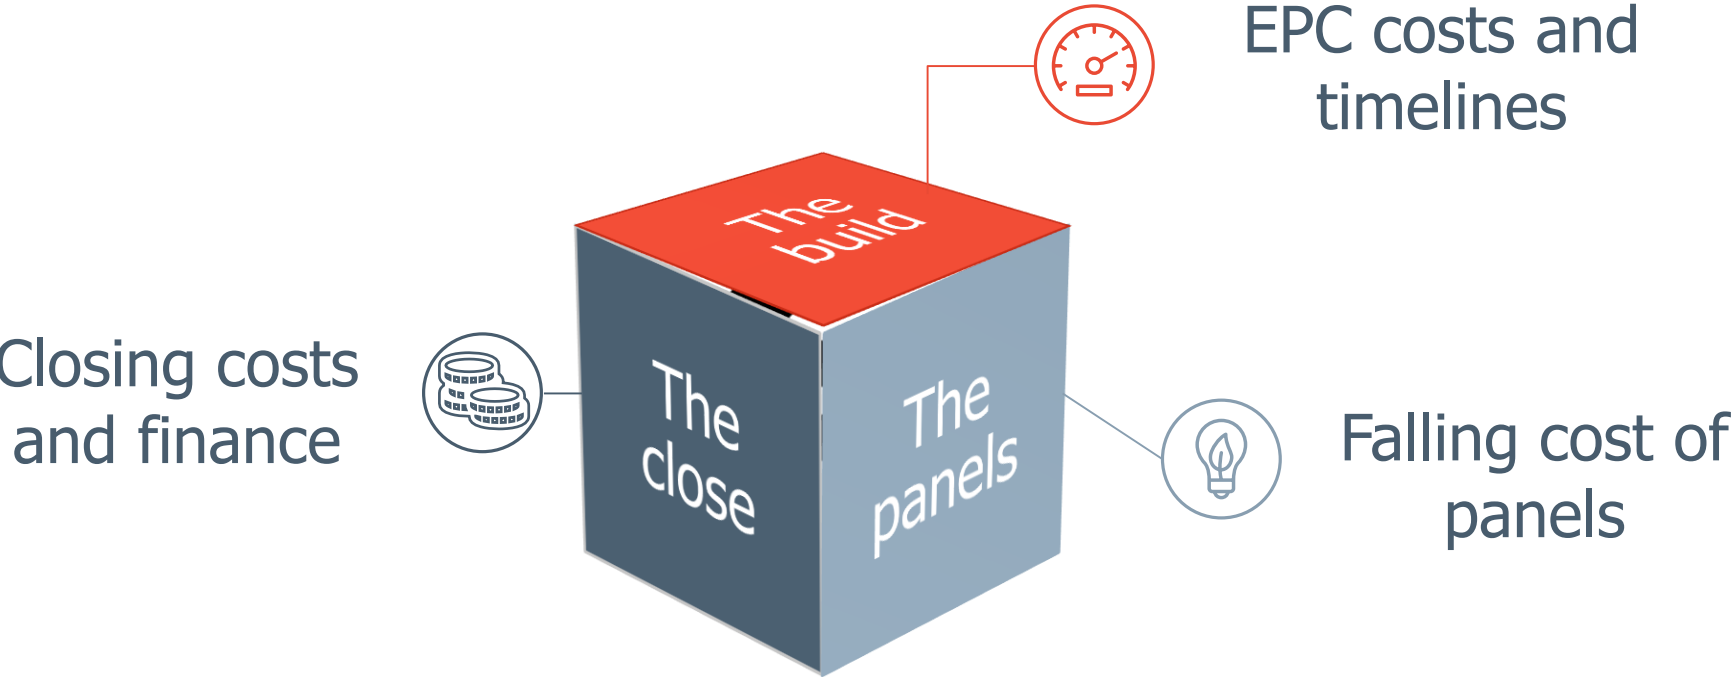

Solar – The Pandora’s box on price