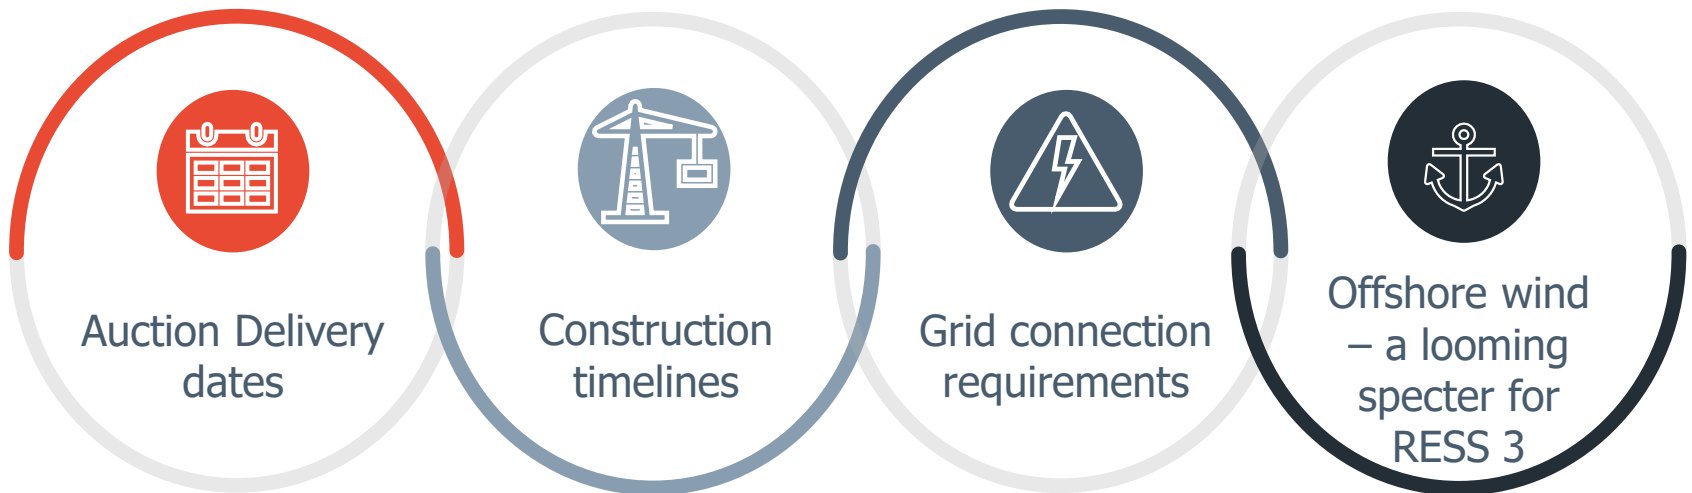

CORNWALL INSIGHT IRELAND

CREATING CLARITY

RESS – Predicting outcomes in renewable support auctions

James Goldsmith

Twitter: @JamesOnEnergy

Cornwall Insight Ireland

RESS Auction value drivers

RESS 1 & 2 – Onshore wind vs solar