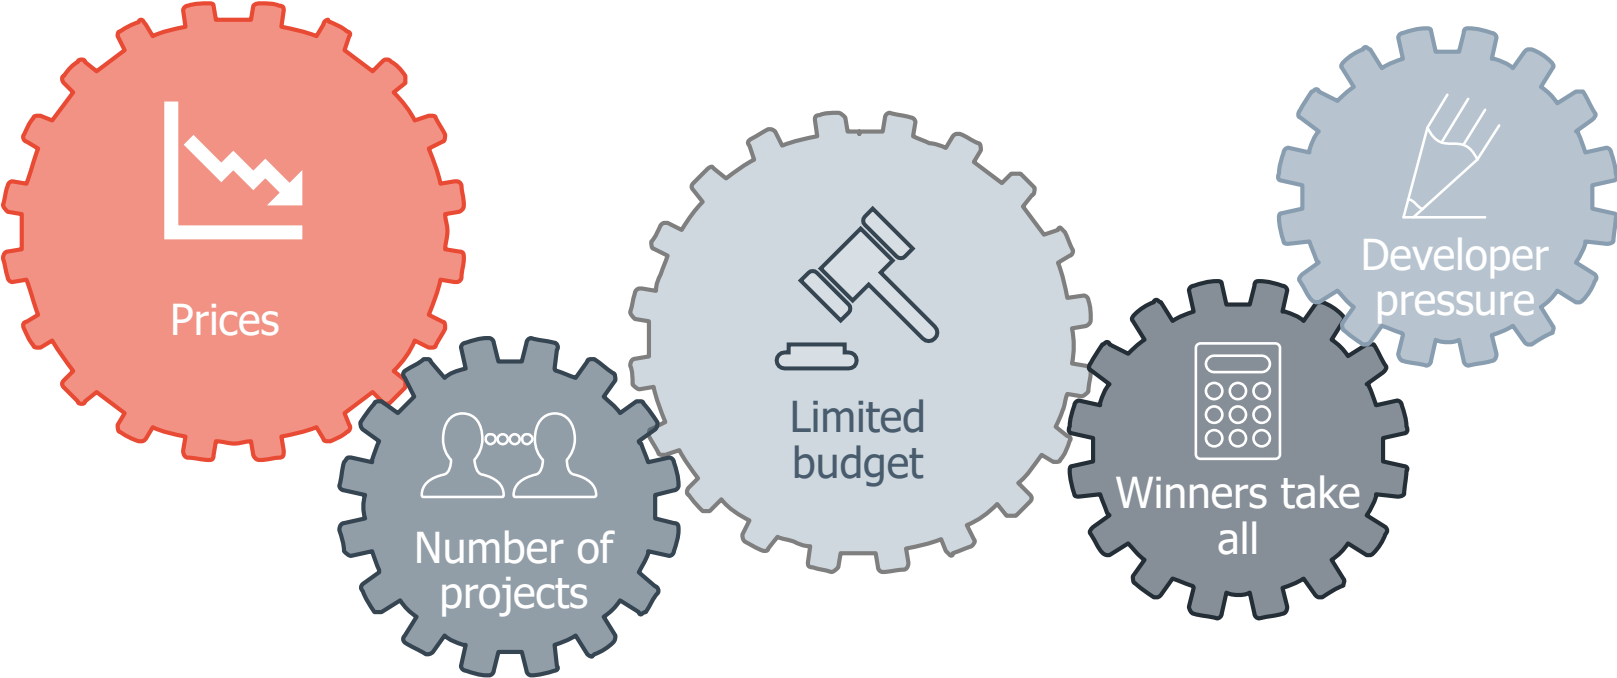

CORNWALL INSIGHT IRELAND

CREATING CLARITY

RESS – Predicting outcomes in renewable support auctions

James Goldsmith

Twitter: @JamesOnEnergy

Cornwall Insight Ireland

RESS Auction value drivers

RESS 1 & 2 – Onshore wind vs solar