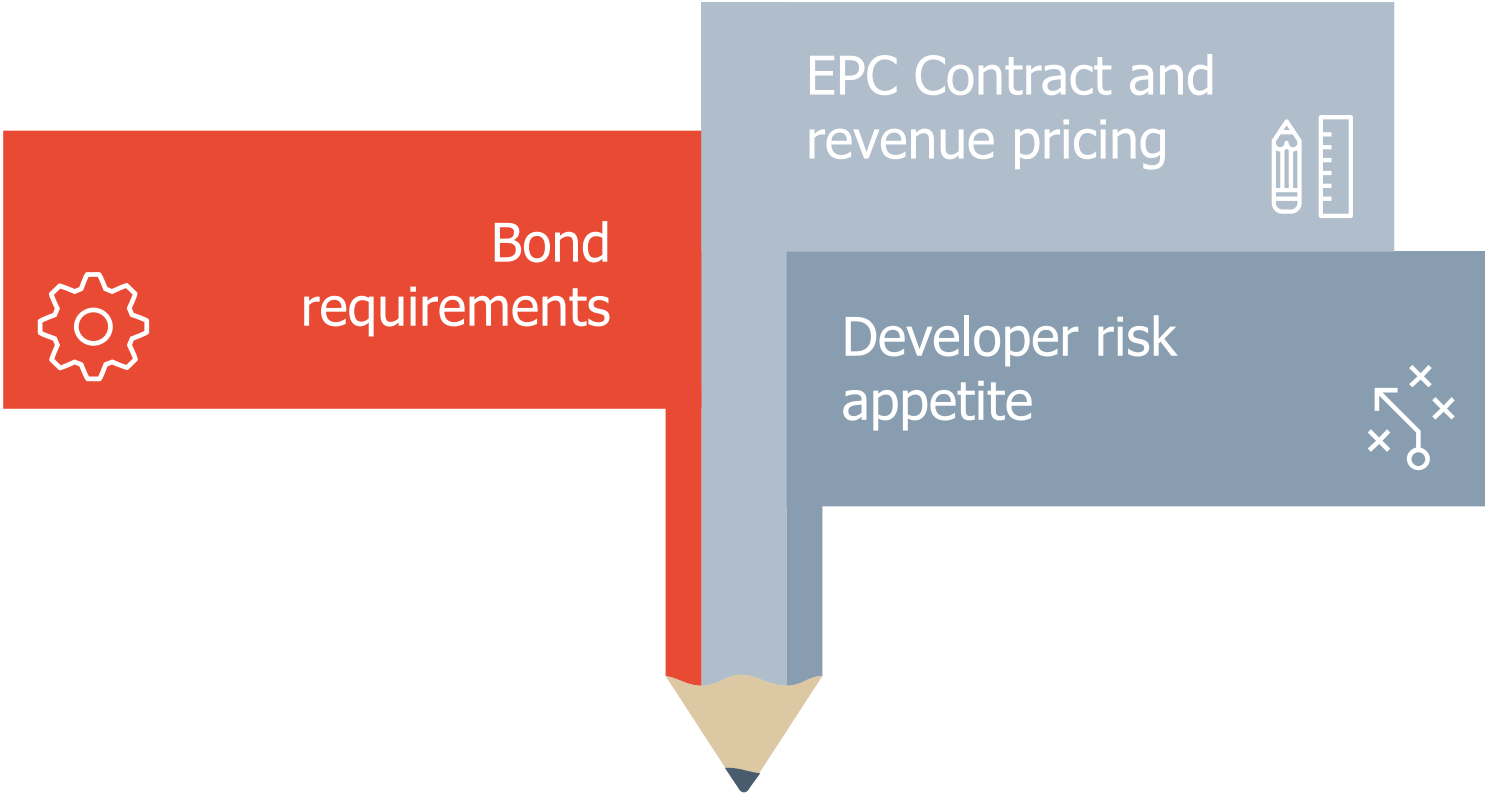

Participant behavior and price

Winner's curse