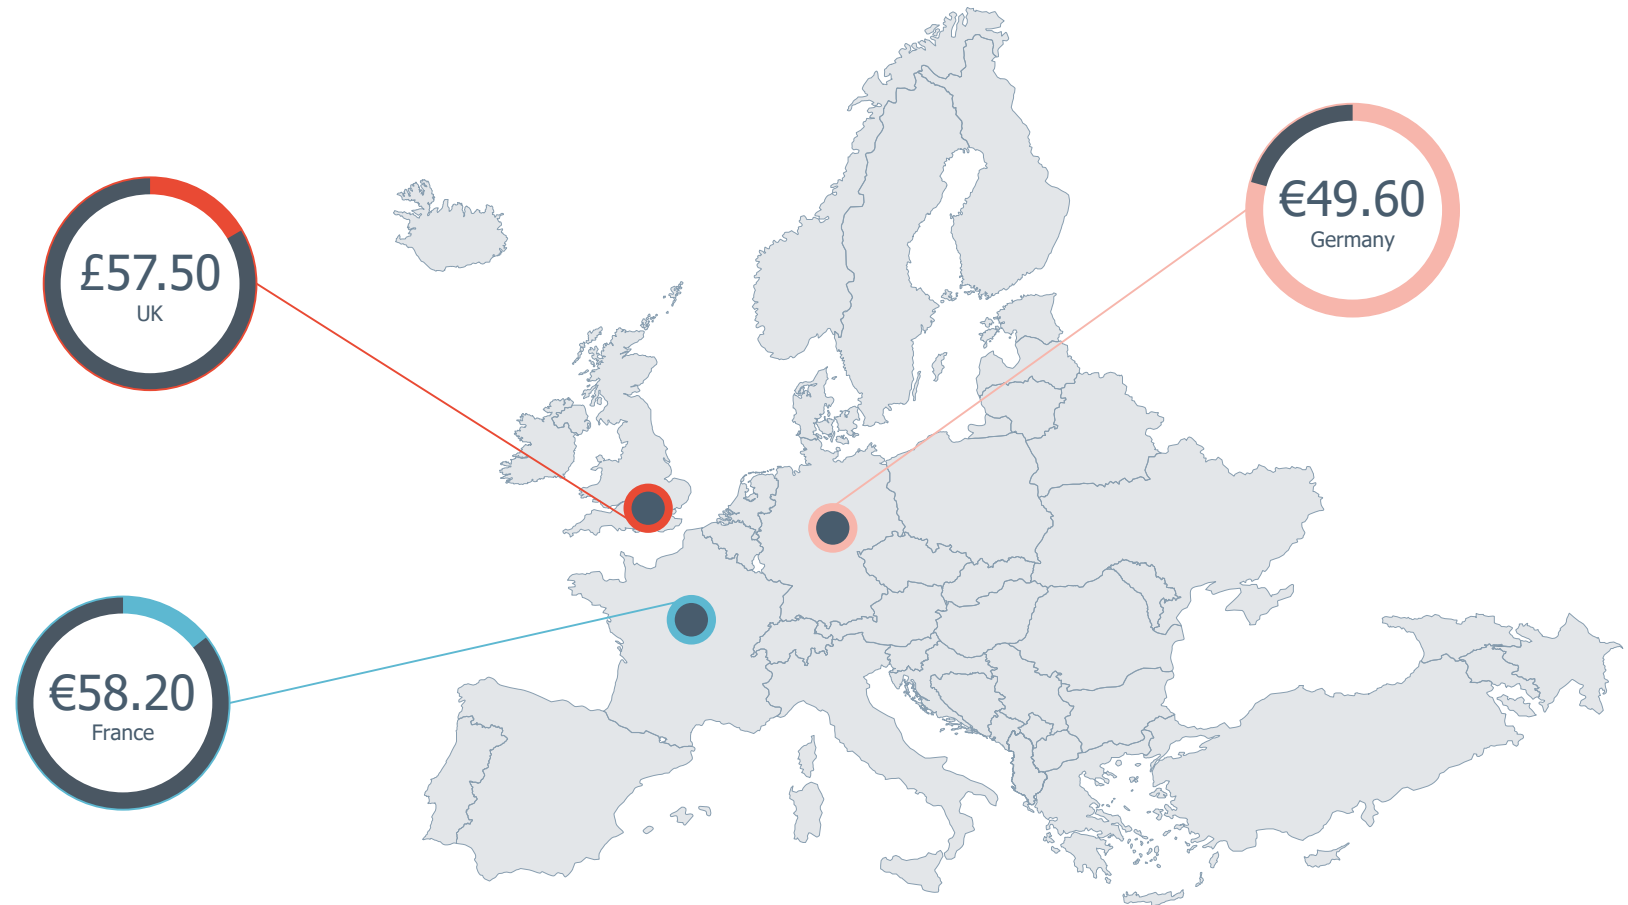

European and UK results